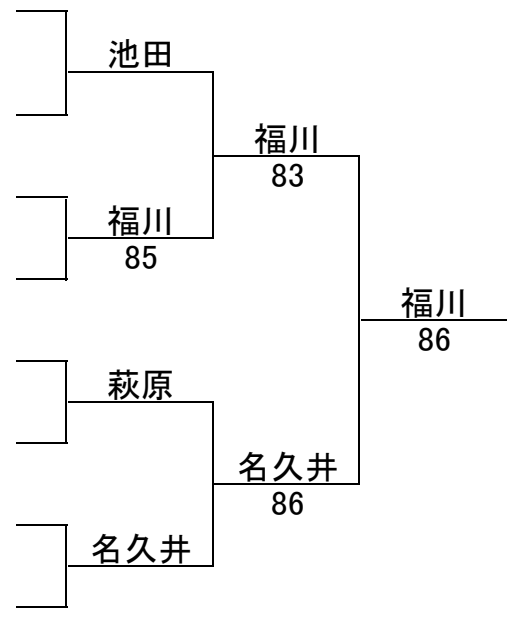

ITF SAITAMA JUNIOR TENNIS 2009

Qualify Wild Card Tournament

A

Boys'

ITF SAITAMA JUNIOR TENNIS 2009

Qualify Wild Card Tournament

C

Boys'

ITF SAITAMA JUNIOR TENNIS 2009

Qualify Wild Card Tournament

D

Boys'

ITF SAITAMA JUNIOR TENNIS 2009 Qualify Wild Card Tournament

A

1	IKEDA	REI	池田 怜
2		BYE	
3	YAMAZAKI	HONOKA	山崎 帆香
4	FUKUKAWA	ERINA	福川絵梨奈
5	HAGIWARA	MINAMI	萩原みなみ
6		BYE	
7		BYE	
8	NAKUI	SEIRA	名久井聖良

Girls'

B

1	KASAHARA	HIKARU	笠原ひかる
2		BYE	
3	HIGASHIHARA	KANA	東原 佳奈
4	SAITO	MIKI	斎藤 未来
5	NISHIGUCHI	MAO	西口 真央
6		BYE	
7		BYE	
8	YAMAMOTO	NANA	山本 奈菜

ITF SAITAMA JUNIOR TENNIS 2009

Qualify Wild Card Tournament