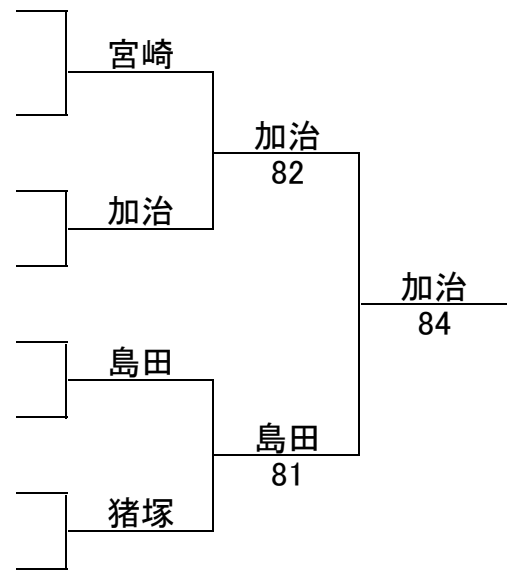

ITF SAITAMA JUNIOR TENNIS 2009

Qualify Wild Card Tournament

C

1	MIYAZAKI	NOZOMI	宮崎 望
2		BYE	
3	KAJI	HARUKA	加治 遥
4	YOSHIZUMI	SAEKO	善積紗英子
5	SHIMADA	YU	島田 優
6		BYE	
7		BYE	
8	IZUKA	RIKA	猪塚 里佳

Girls'