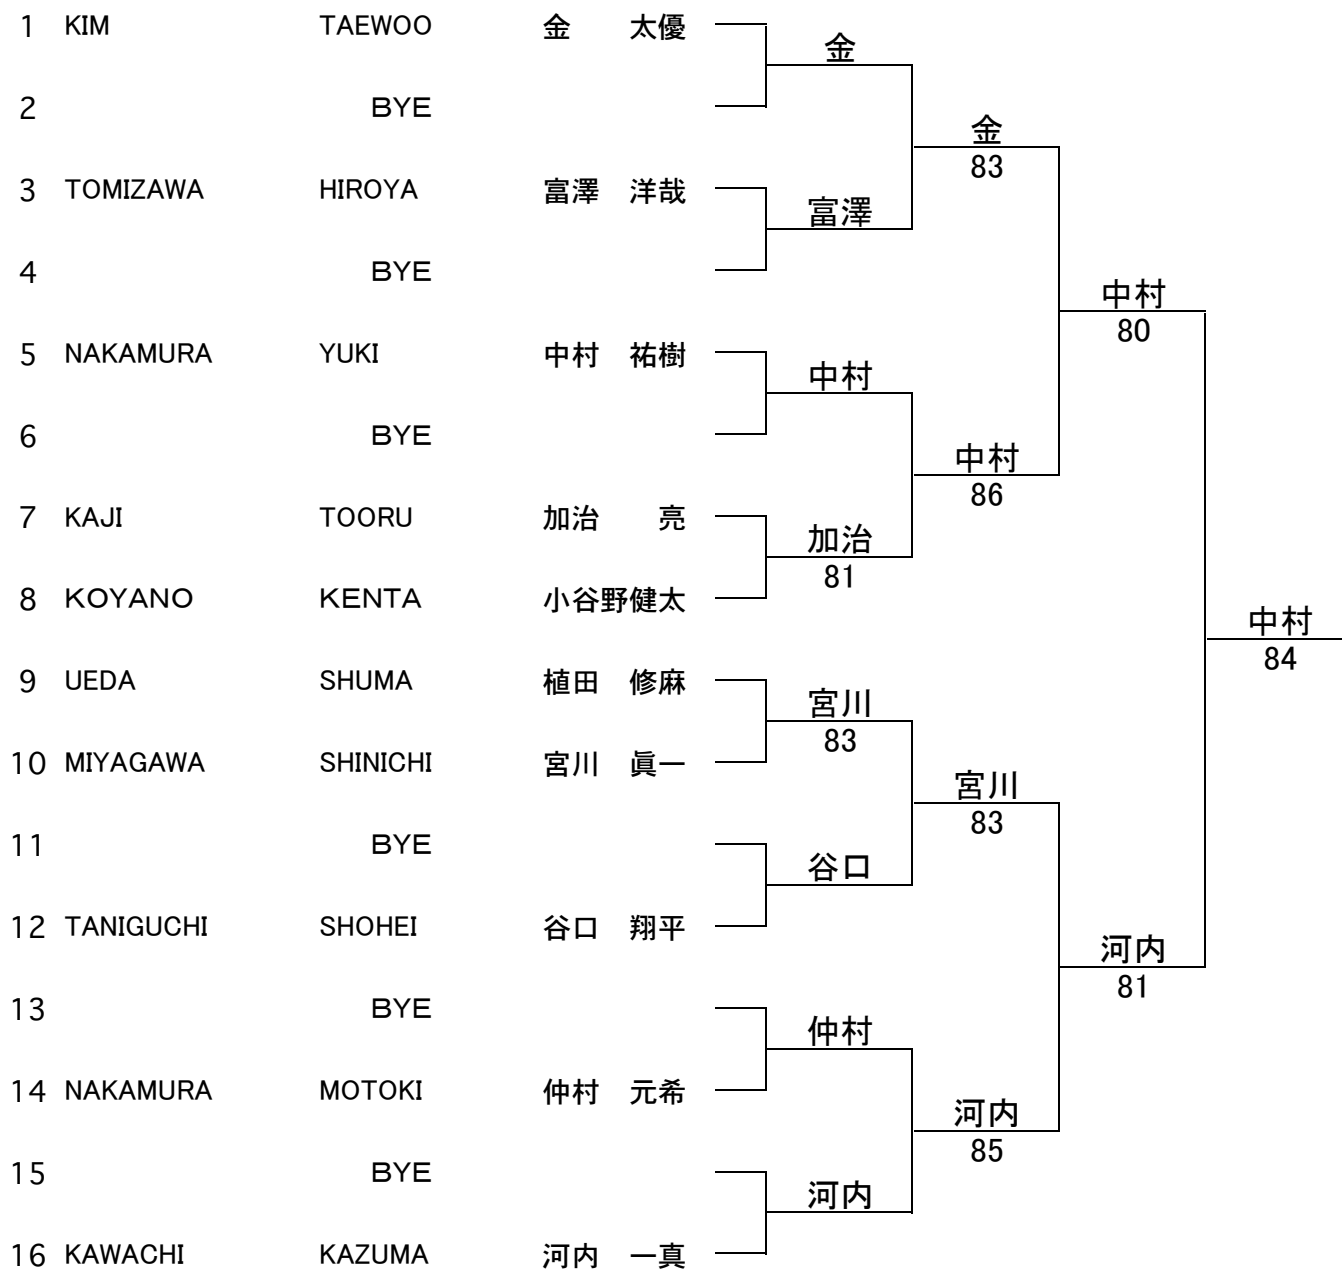

ITF SAITAMA JUNIOR TENNIS 2009

Qualify Wild Card Tournament

A

Boys'

ITF SAITAMA JUNIOR TENNIS 2009

Qualify Wild Card Tournament

C

Boys'

ITF SAITAMA JUNIOR TENNIS 2009

Qualify Wild Card Tournament

D

Boys'

ITF SAITAMA JUNIOR TENNIS 2009 Qualify Wild Card Tournament

A

1	IKEDA	REI	池田 怜
2		BYE	
3	YAMAZAKI	HONOKA	山崎 帆香
4	FUKUKAWA	ERINA	福川絵梨奈
5	HAGIWARA	MINAMI	萩原みなみ
6		BYE	
7		BYE	
8	NAKUI	SEIRA	名久井聖良