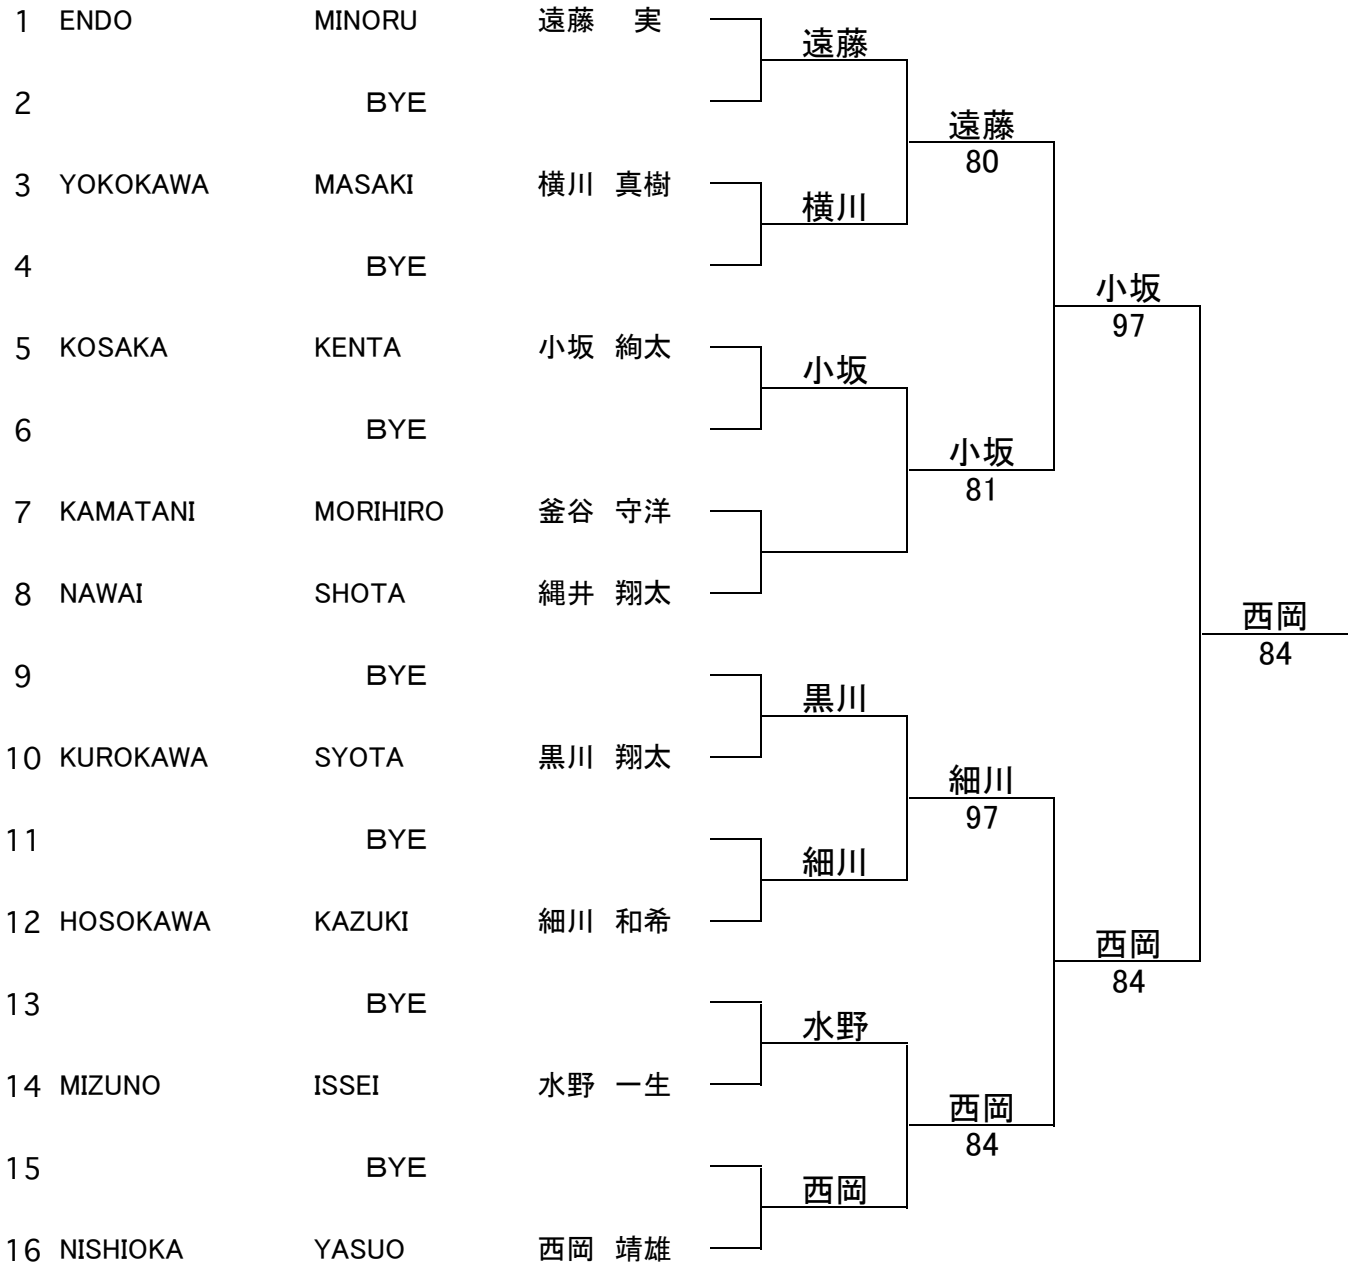

ITF SAITAMA JUNIOR TENNIS 2009

Qualify Wild Card Tournament

A

Boys'

ITF SAITAMA JUNIOR TENNIS 2009

Qualify Wild Card Tournament

C

Boys'

ITF SAITAMA JUNIOR TENNIS 2009

Qualify Wild Card Tournament

D

Boys'

ITF SAITAMA JUNIOR TENNIS 2009 Qualify Wild Card Tournament

A

1	IKEDA	REI	池田 怜
2		BYE	
3	YAMAZAKI	HONOKA	山崎 帆香
4	FUKUKAWA	ERINA	福川絵梨奈
5	HAGIWARA	MINAMI	萩原みなみ
6		BYE	
7		BYE	
8	NAKUI	SEIRA	名久井聖良