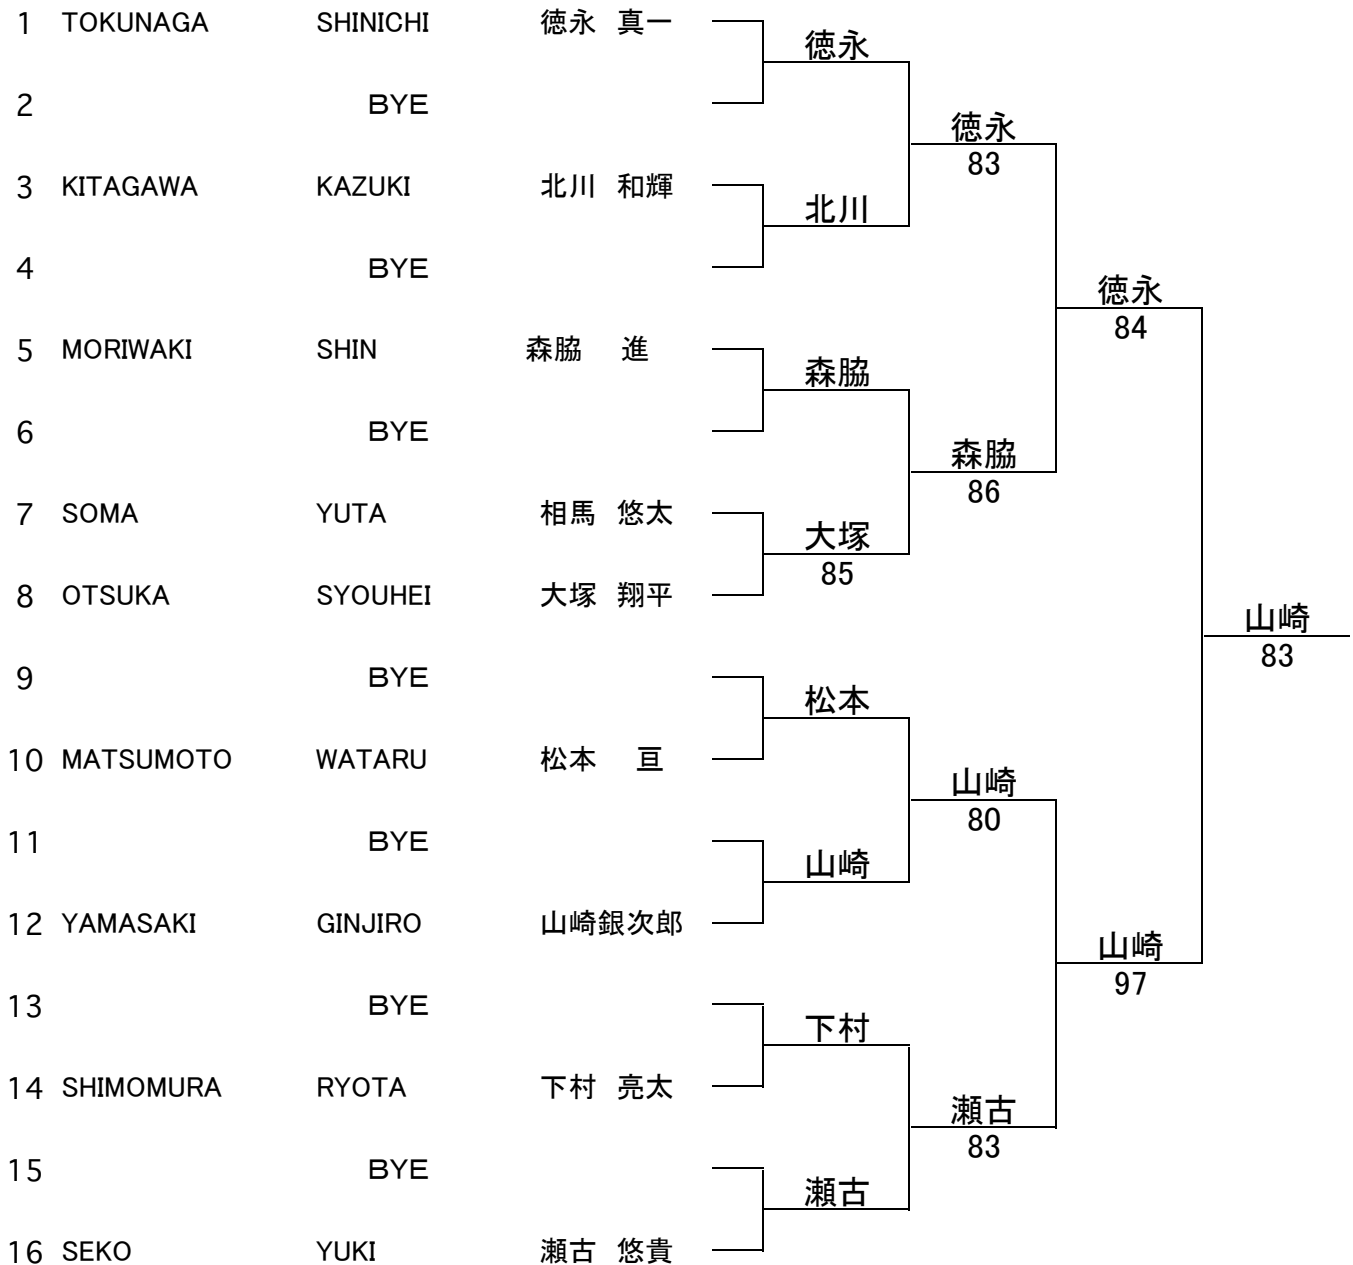

ITF SAITAMA JUNIOR TENNIS 2009

Qualify Wild Card Tournament

A

Boys'

ITF SAITAMA JUNIOR TENNIS 2009

Qualify Wild Card Tournament

C

Boys'

ITF SAITAMA JUNIOR TENNIS 2009

Qualify Wild Card Tournament

D

Boys'

ITF SAITAMA JUNIOR TENNIS 2009 Qualify Wild Card Tournament

A

1	IKEDA	REI	池田 怜
2		BYE	
3	YAMAZAKI	HONOKA	山崎 帆香
4	FUKUKAWA	ERINA	福川絵梨奈
5	HAGIWARA	MINAMI	萩原みなみ
6		BYE	
7		BYE	
8	NAKUI	SEIRA	名久井聖良