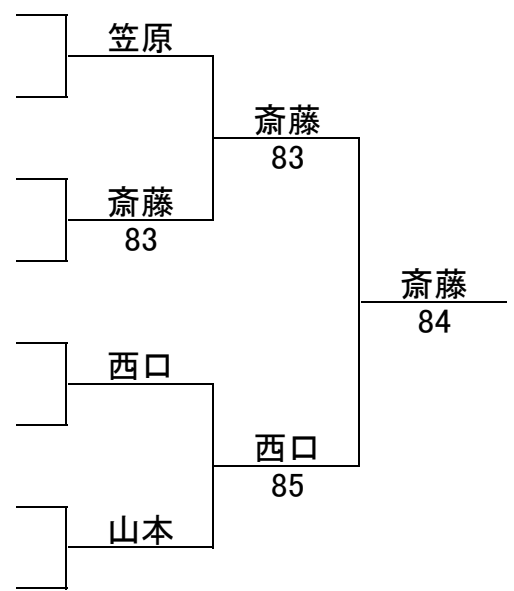

ITF SAITAMA JUNIOR TENNIS 2009

Qualify Wild Card Tournament

A

Boys'

ITF SAITAMA JUNIOR TENNIS 2009

Qualify Wild Card Tournament

C

Boys'

ITF SAITAMA JUNIOR TENNIS 2009

Qualify Wild Card Tournament

D

Boys'

ITF SAITAMA JUNIOR TENNIS 2009 Qualify Wild Card Tournament

A

1	IKEDA	REI	池田 怜
2		BYE	
3	YAMAZAKI	HONOKA	山崎 帆香
4	FUKUKAWA	ERINA	福川絵梨奈
5	HAGIWARA	MINAMI	萩原みなみ
6		BYE	
7		BYE	
8	NAKUI	SEIRA	名久井聖良

Girls'

B

1	KASAHARA	HIKARU	笠原ひかる
2		BYE	
3	HIGASHIHARA	KANA	東原 佳奈
4	SAITO	MIKI	斎藤 未来
5	NISHIGUCHI	MAO	西口 真央
6		BYE	
7		BYE	
8	YAMAMOTO	NANA	山本 奈菜

ITF SAITAMA JUNIOR TENNIS 2009

Qualify Wild Card Tournament